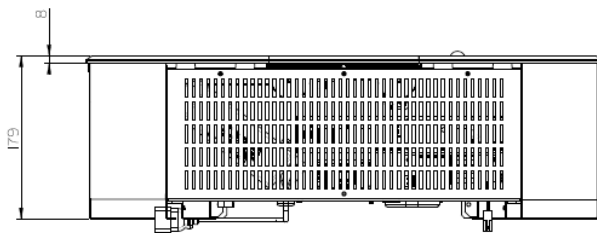

Cassette 600

Dimplex

TECHNICAL SPECIFICATIONS

Type	Opti-myst Insert
Size	Height: 179 mm Width: 564 mm / Depth: 218 mm
Materials	Plastic and electronics
Burner	Opti-Myst 600 Cassette
Capacity	1.3 liters
Usage	Up to 212 Watt / 8 - 12 Hours on a filling of water
Fuel	Electricity and Water
Colour	Black
Heat Output	No heating
Electricity	Yes - 230V (Normal socket)