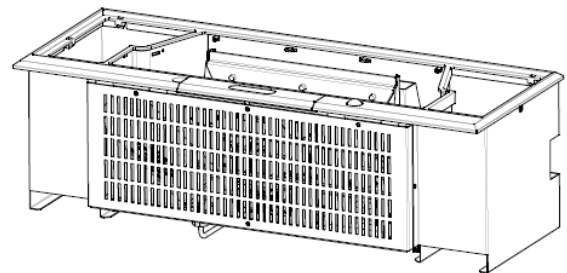

Cassette 600

Dimplex

TECHNICAL SPECIFICATIONS

Type	Opti-myst Insert
Size	Height: 179 mm Width: 564 mm / Depth: 218 mm
Materials	Plastic and electronics
Burner	Opti-Myst 600 Cassette
Capacity	1.3 liters
Usage	Up to 212 Watt / 8 - 12 Hours on a filling of water
Fuel	Electricity and Water
Colour	Black
Heat Output	No heating
Electricity	Yes - 230V (Normal socket)