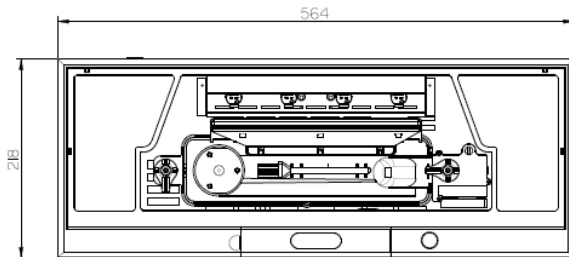

Cassette 600

Dimplex

TECHNICAL SPECIFICATIONS

Type	Opti-myst Insert
Size	Height: 179 mm Width: 564 mm / Depth: 218 mm
Materials	Plastic and electronics
Burner	Opti-Myst 600 Cassette
Capacity	1.3 liters
Usage	Up to 212 Watt / 8 - 12 Hours on a filling of water
Fuel	Electricity and Water
Colour	Black
Heat Output	No heating
Electricity	Yes - 230V (Normal socket)